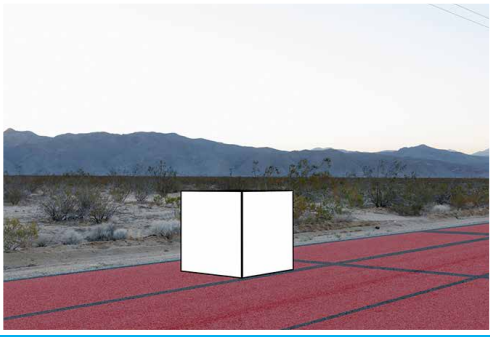

HDRI RESOLUTION: **14000X7000PX**
HDRI EXPOSURES: **14**
BACKPLATE FORMAT: **16BIT TIF**
BACKPLATE RESOLUTION: **5181X3456PX**
BACKPLATES: **12 + 1 REFERENCE**
PESPECTIVE IS MATCHED: **YES**

ALL CAMERAS IN **FBX** FORMAT ARE INCLUDED IN **THIS HDRI PACKAGE** AND ARE **READY FOR IMPORT** INTO ANY 3D SOFTWARE. DON'T WASTE TIME WITH MATCHING PERSPECTIVE! JUST IMPORT AND START RENDERING!