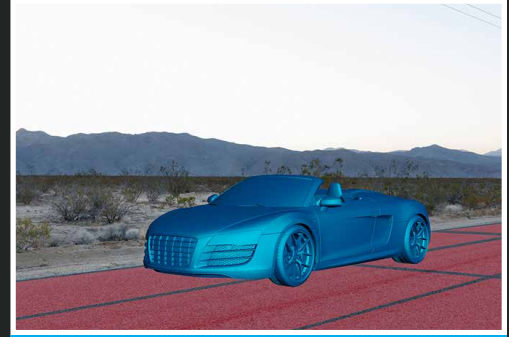

ALL CAMERAS IN **FBX** FORMAT ARE INCLUDED IN **THIS HDRI PACKAGE** AND ARE **READY FOR IMPORT** INTO ANY 3D SOFTWARE. DON'T WASTE TIME WITH MATCHING PERSPECTIVE! JUST IMPORT AND START RENDERING!

MATCHED PERSPECTIVE IN 3D SPACE WITH THE RIGHT FOCAL LENGTH. THE CUBE IS **120X120X120CM** OR **42.44X42.44X42.44 INCHES** IN 3D SPACE.

REAL DUMMY OBJECT PHOTOGRAPHED ON SITE. THE CUBE IS **120X120X120CM** OR **42.44X42.44X42.44 INCHES**.

VEHICLE WITH REAL LIFE DIMENSIONS.

HDRI PANORAMA DYNAMIC RANGE

SAMPLE OF 14 EXPOSURES

#01

#02

#03

#04

#05

#06

#07

#08

#09

#10

#11

#12

#13

#14